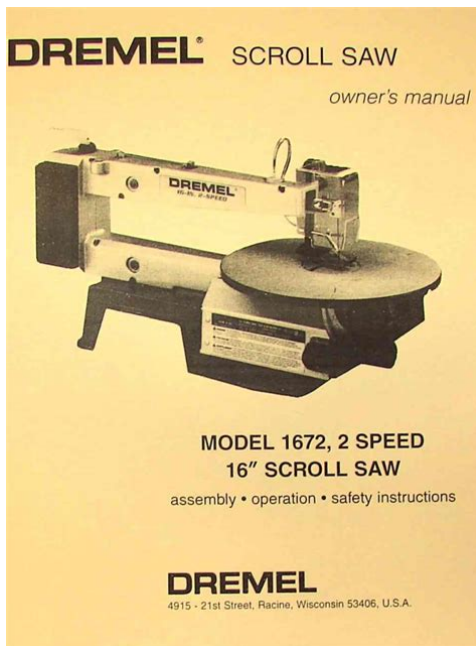

Dremel Scroll Saw 1672 Manual

File Name: Dremel Scroll Saw 1672 Manual.pdf

Size: 2806 KB

Type: PDF, ePub, eBook

Category: Book

Uploaded: 25 May 2019, 19:22 PM

Rating: 4.6/5 from 794 votes.

Status: AVAILABLE