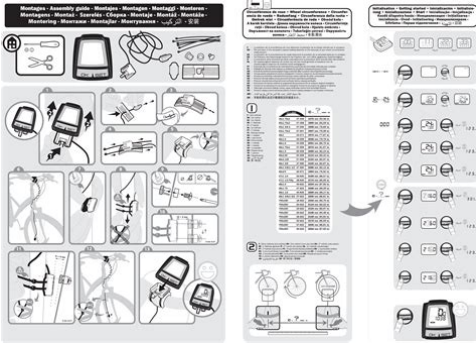

## btwin dc4 manual

**File Name:** btwin dc4 manual.pdf

**Size:** 1332 KB

**Type:** PDF, ePub, eBook

**Category:** Book

**Uploaded:** 13 May 2019, 21:47 PM

**Rating:** 4.6/5 from 644 votes.

**Status:** AVAILABLE