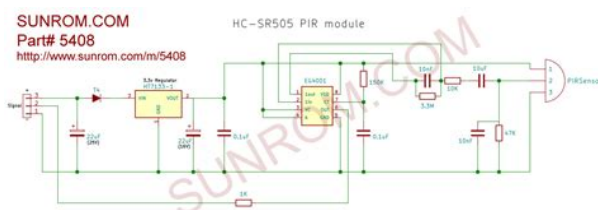

Wireless, Sensors connect wirelessly, and there are different kinds, see sensor compatibility chart. Digi x5, x8, x10 This site opens a PDF, which then asks you to download another file. Sigma changes filenames for manuals, so look on the table of contents page if a link has broken. If in doubt, check the picture of the computer on the Sigma site. Manuals could not be found for one or two of the newest models, except on rogue sites which throw warnings in antivirus software. If necessary, email Specialized customer service. Additional languages available here and here. Panoram EX; Panoram V8; Panoram V9; Some earlier manuals are available only in German. In German, here. The name was bought up by a Chinese company and there were some new models, illustrated only in Chinese; Web site is no longer active. Depuis, celui ci ne m'indique plus les bonnes vitesses ni distances. Je n'ai evidemment pas la notice. Decouvrez les offres de la categorie Notice compteur velo sans fil b twin avec Prixmoinscher. PrixMoinsCher. Chercher. Parcourir. Recherches associee compteur velo sans fil, compteur cardio velo sans fil plus. Besoin d'un manuel pour votre BTwin Count 4 Compteur velo.

<http://www.drupalitalia.org/node/72558>

Cidessous, vous pouvez visualiser et telecharger le manuel PDF gratuitement. Apres quelques minutes il a seche et tout est redevenu normal sans perte de donnees. Basic, easytouse, highlyreliable computer. To view our full range visit our cycle computers category. Unfortunately, this product is no longer available. Indeed B'Twin's Count 8 is the first magnetic one I have used in a very long time. Passez a l'Atelier de votre magasin DECATHLON pour entretenir votre velo et faire. The Count 4 is as pareddown as they come, with just four functions current speed, partial distance trip, total distance, and time of day. It also weighs just 60g. Fatter shafts or 35mm mountain bike bars are likely to be a stretch too far though. The long, narrow head unit puts the bigdigit twoline display out in front of the bar for improved visibility. It works fine on most bikes, but can be tricky to align on very thin fork blades. It also needs to sit within 5mm of the passing spoke magnet which, incidentally, works fine on both bladed and round spokes. If you're replacing the battery, you can reenter your total distance so as not to lose it. The computer is controlled by three intuitive, glovefriendly buttons and depressing a flimsy feeling lever on the mount releases the head unit for when you leave the bike locked up. Like any computer that relies on counting wheel revolutions, it's only as accurate as the wheel size you input, but if you're anal about that kind of thing you can always do a rollout test as detailed in the manual to get it spot on. Originally a roadie, he likes bikes and kit of every stripe, and hes tested a huge variety of both over the years for BikeRadar, Cycling Plus and others. For a long time Matthews heart belonged to the Scott Addict, but hes currently enjoying Specializeds sublime Roubaix Expert and having a torrid affair with a Giant Trance eMTB. At 174cm tall and 53kg, he looks like he should be better at cycling than he actually is, and hes ok with that.

<http://experience-hr.com/images/bose-321-gs-2-manual.pdf>