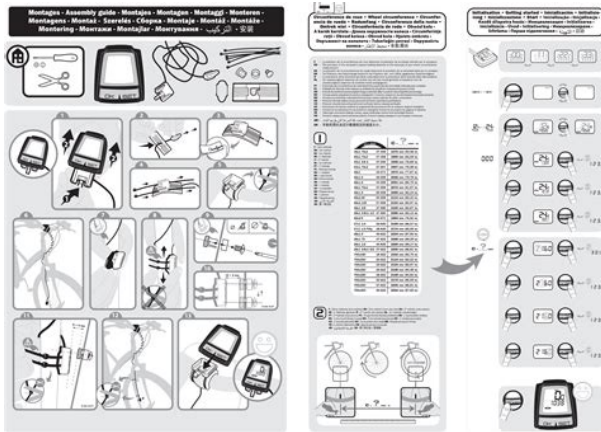

Your browser will redirect to your requested content shortly. Learn more opens in a new window or tab This amount is subject to change until you make payment. For additional information, see the Global Shipping Programme terms and conditions opens in a new window or tab This amount is subject to change until you make payment. If you reside in an EU member state besides UK, import VAT on this purchase is not recoverable. For additional information, see the Global Shipping Programme terms and conditions opens in a new window or tab Delivery times may vary, especially during peak periods and will depend on when your payment clears opens in a new window or tab. Learn More opens in a new window or tab Learn More opens in a new window or tab Learn More opens in a new window or tab Learn More opens in a new window or tab Learn More opens in a new window or tab The item may have some signs of cosmetic wear, but is fully operational and functions as intended. This item may be a floor model or an item that has been returned to the seller after a period of use. See the seller's listing for full details and description of any imperfections. You're covered by the eBay Money Back Guarantee if you receive an item that is not as described in the listing. Find out more about your rights as a buyer opens in a new window or tab and exceptions opens in a new window or tab. Contact the seller opens in a new window or tab and request a postage method to your location. Please enter a valid postcode. Please enter a number less than or equal to 1. All Rights Reserved. User Agreement, Privacy, Cookies and AdChoice Norton Secured powered by Verisign. You can search on the bar below or return to homepage Search About us Contact us Term DMCA English Francais Espanol Deutsch STARTUP SHARE TO SUCCESS. We've bundled these services from topquality vendors into a single price. Creating value for those we serve is integrated into everything we do, big and small.

No project is too complex, and no time frame is too urgent. Whether you need more space, less space or different space—we are here to serve. Where others measure success in transactions, we invest in relationships and work tirelessly to help our customers stay ahead of whats next. We join Prologis to stand shouldertoshoulder with the logistics real estate industry's top talent and do the best work of our careers to ensure our customers, our company and our colleagues are prospering today and prepared for tomorrow. Sustainable design features include seismic isolation technology to keep the facility stable.

www.cir.cloud/wp-content/plugins/formcraft/file-upload/server/content/files/1626c441788312---campbell-hausfeld-pw-1750-manual.pdf

<http://www.drupalitalia.org/node/72559>