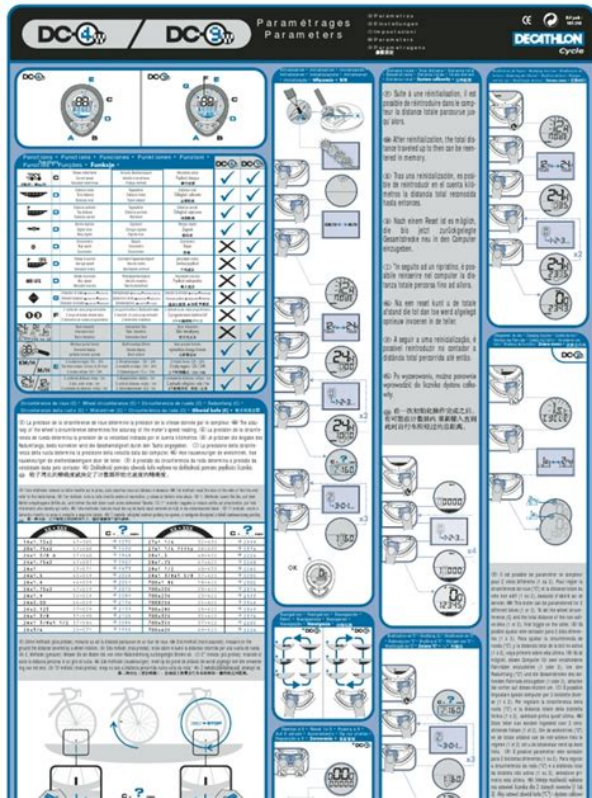

- **btwin dc4 manual, decathlon dc4 manual, btwin dc4 manual, btwin dc4 manual pdf, btwin dc4 manual download, btwin dc4 manual 2017, btwin dc4 manual free.**

Lastmanuals, for instance, does not offer a translation service. Discover everything Scribd has to offer, including books and audiobooks from major publishers. Start Free Trial Cancel anytime. Report this Document Download Now save Save Decathlon DC4 User Manual For Later 50% 2 50% found this document useful 2 votes 22K views 1 page Decathlon DC4 User Manual Uploaded by Corwin Khalil Description User Manual for bicycle computer Decathlon DC4 Full description save Save Decathlon DC4 User Manual For Later 50% 50% found this document useful, Mark this document as useful 50% 50% found this document not useful, Mark this document as not useful Embed Share Print Download Now Jump to Page You are on page 1 of 1 Search inside document Scribd members can read and download full documents. Your first days are free. Continue Reading with Trial Share this document Share or Embed Document Sharing Options Share on Facebook, opens a new window Share on Twitter, opens a new window Share on LinkedIn, opens a new window Share with Email, opens mail client Copy Text Footer Menu Back To Top About About Scribd Press Our blog Join our team. Browse Books Site Directory Site Language English Change Language English Change Language. Voce vai encontrar as respostas a todas suas perguntas sobre a DECATHLON DC4 no manual do usuario informacao, especificacoes, recomendacoes de segurança, tamanho, acessórios, etc. Instrucoes detalhadas para o uso estao no Guia do Usuario. Manual do usuario DECATHLON DC4 Guia do usuario DECATHLON DC4 Manual de instrucoes DECATHLON DC4 Instrucoes de uso DECATHLON DC4 Instrucoes de utilizacao DECATHLON DC4 Seu manual do usuario DECATHLON DC4 Page 2 Powered by TCPDF www.tcpdf.org Re Thank you, for helping us keep this platform clean. The editors will have a look at it as soon as possible. ADVANTAGES VIDEO TECHNICAL INFORMATION REVIEWS Parameter measurement 5 functions current and average speed, ride and total distance, time. Fixes onto your handlebar or stem. <http://srub-servis.ru/userfiles/file/dcf401w-manual.xml>