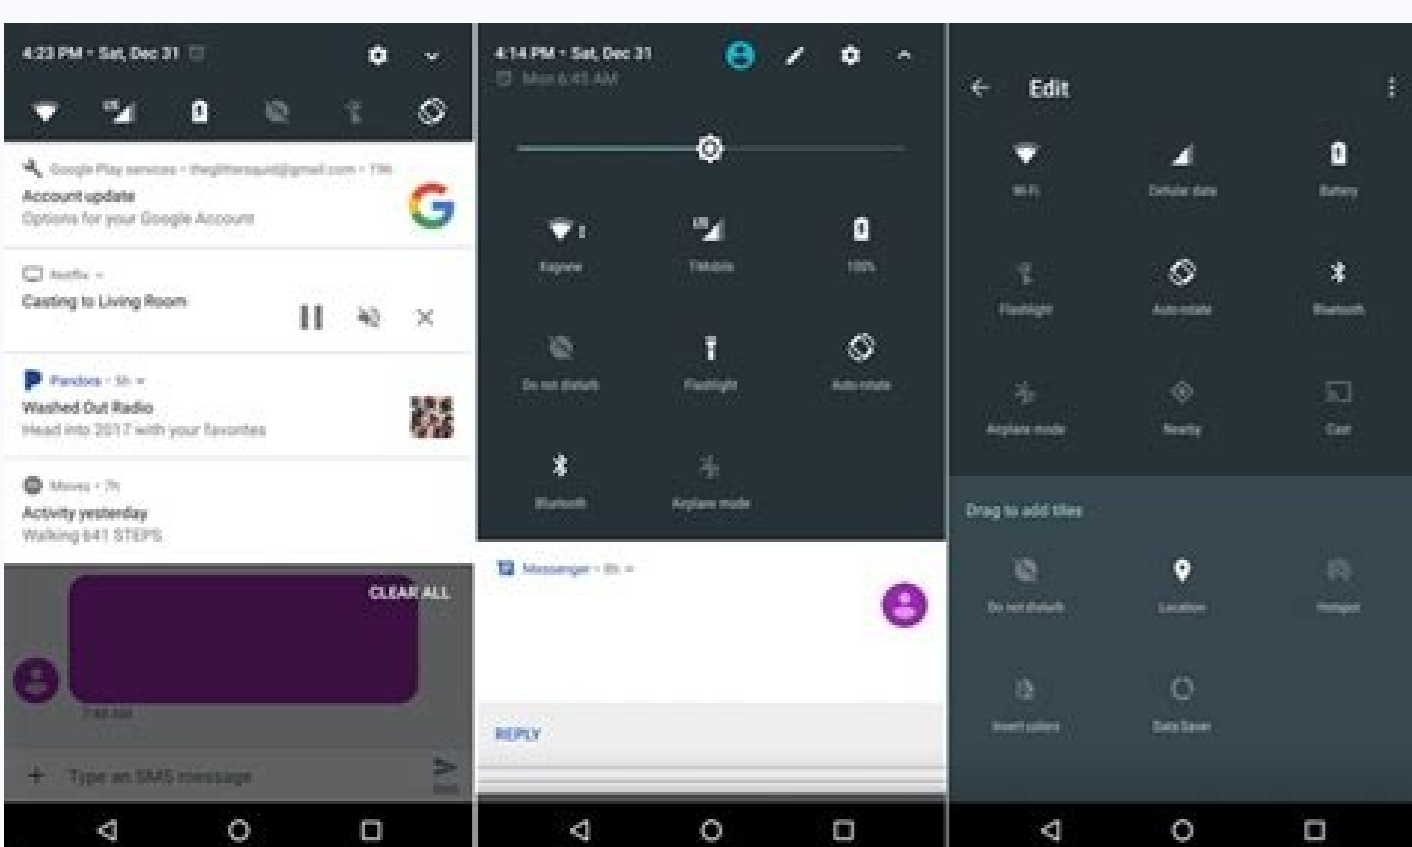

# Battery percentage android nougat

Android nougat battery percentage. Android nougat show battery percentage.

Google has had some new features and improvements in its new Android operating system, but there are some essential features that have still been disabled by default. One of the most popular of these is the capacity shows the battery level as a percentage. The good thing is the way to enable it on Android 7.0 Nougat and 6.0 Marshmallow, which is incredibly easy in 15 seconds if you know exactly what you're doing. Also read: [How to show battery percentage on iPhone](#) [How to show battery percentage on Android 7 Nougat](#) To enable this feature, you will need to activate Nougat's "System UI Tuner" which allows you to see some hidden settings. Drop down the quick settings, and you'll see the settings (dot icon) at the top of the screen. Just press and hold for 3-4 seconds, the UI Tuner System will be activated, and you should see a popup, which tells you that it was enabled. Now, the System UI Tuner option appears at the bottom of the Settings menu. Tap on it and rotate "Show battery percentage embedded" on, UI Tuner System That's it. The battery percentage will be displayed next to the battery icon in the status bar. How to show battery percentage on Android (Asus Tablet) I recently bought the new Asus Tablet. And now, I'm going to show the battery percentage with a few steps down. Step 1: Click on Settings from the Home Screen. Step 2: Move down and tap on the battery icon. Step 3: Now, you can see the option that can help to show the percentage of battery. You just have to turn on Show Battery Percentage. Here's the result. Note: If you can't see the SystemUI Tuner option at the bottom of the Settings, you need to enable Developer options on your Android. Click on Settings >>> About the phone. At the end of the options, you will find the "compilation number" for the software on your device. Click on it and will certainly open the developer options. The SystemUI Tuner will appear in the Settings menu. See more: [How to take a screenshot on Android](#) In this day and age of battery life, it is incredibly important to keep an eye on your use. Unfortunately, Android doesn't show you exactly how much battery you have left, just a vague graph. Here's how to add a more accurate percentage to that icon. You can always see the percentage of your battery by dragging down into the notification bar twice, but that doesn't give you exactly "at a glance" monitoring. You can activate the battery percentage always on Android 6.0 Marshmallow with a somewhat hidden configuration, and on 4.4 KitKat and 5.0 Lollipop with a very hidden configuration. How to Show Your Battery Percentage on Android Marshmallow To activate this feature on Marshmallow, you will have to enable Marshmallow's "System UI Tuner", which gives you access to some hidden settings. Throw down the notification tone and then pull down a second time to display the quick setup panel. (You can also pull the notification screen down with two fingers to display this panel.) Find the configuration gear at the top Press this gear icon for a few seconds until it starts to rotate. Drop your finger, and you'll see an emerging window that tells you that the System UI Tuner was enabled. Touch the System UI Tuner option in the Settings window that appears and accept the warning that appears. On the System UI Tuner page, activate «Show percentage of embedded battery» The battery icon will display your charging level at all times. How to show the percentage of your battery on Android KitKat and Lollipop KitKat and Lollipop really have this integrated function, but the configuration is even more hidden. In fact, the stage does not exist at all! The only way to disable it is with a few ADB commands, or the Battery Percentage Enabler app of the Google Play Store. You don't need to be rooted or anything to use it, so most KitKat and Lollipop phones find it works with the following instructions. open google play store on your phone (or head to google play store on your computer.) computer. )and look for the battery percent of the enabler. Select the application of "Kroegerma" (there are some applications with the same name). You can also click this link to go directly to the Battery Weak page on your computer or phone. Click the "Install" button to install it on your device. (If you are doing this from a desktop browser, make sure you have selected the correct device from the drop-down list.) Once installed, click the "Open" button that appears (or browse to the application in your app drawer). Check the " " and restart your phone and restart your phone. After you restart your phone, you should find that the Android battery icon shows how much charge it has. However, there is one drawback: on some phones, the percentage text is white, the same color as the battery icon. So, you can only see the percentage of the battery if your battery is more than half of the half, so the white text is on the empty grey background. Of course, this was an unfinished feature for KitKat and Lollipop (probably because it was hidden!) But it's still better than nothing. There are many other apps that add battery percentage to the menu bar, but they show up as their own separate notifications, not part of Android's built-in battery. We believe that the above solution is the best for Pre-MasRSHMallow phones. Keeping an eye on your battery life is just Step one: the real trick is knowing how to extend your phone's battery as long as possible. For more information, check out our beginner and advanced guides to extend your Android battery life. Related: [Extending the battery life of your Android device](#)